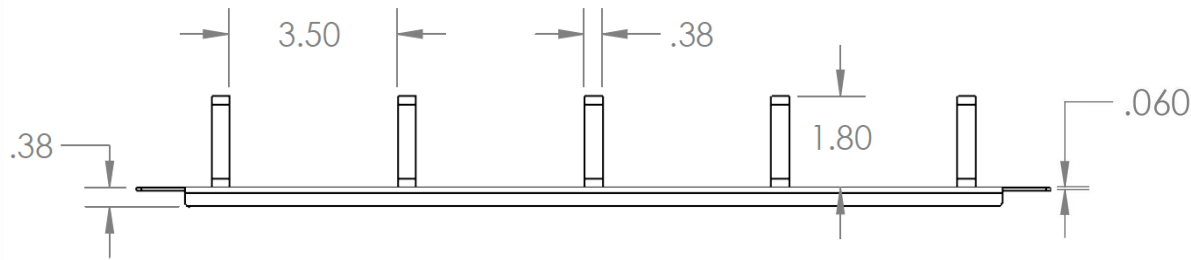

2

1

B

B

A

A

Material Carbon Steel		Title Cable Management Panel 1U	
Finish Satin Black		Size <b>A</b>	Part No. <b>34-208050</b>
DO NOT SCALE DRAWING			

2