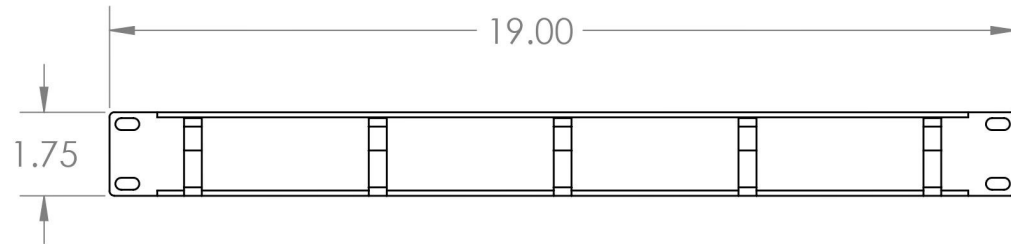

2

1

B

B

A

A

Material Carbon Steel		Title Cable Management Panel 1U	
Finish Satin Black		Size <b>A</b>	Part No. <b>34-208050</b>
DO NOT SCALE DRAWING			

2