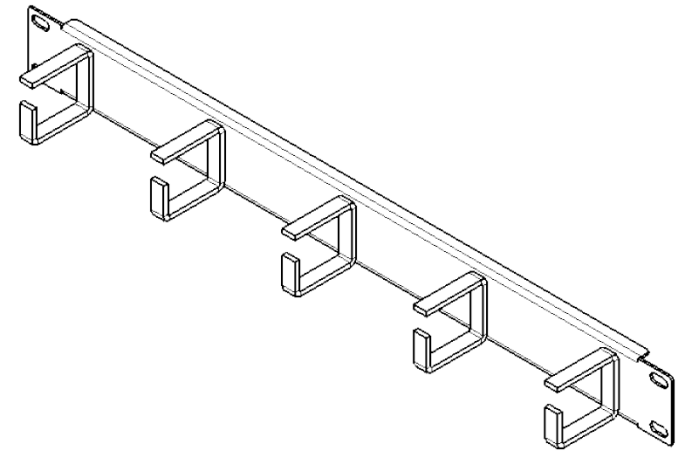

2

1

B

B

A

A

Material Carbon Steel		Title Cable Management Panel 1U	
Finish Satin Black		Size <b>A</b>	Part No. <b>34-208050</b>
DO NOT SCALE DRAWING			

2