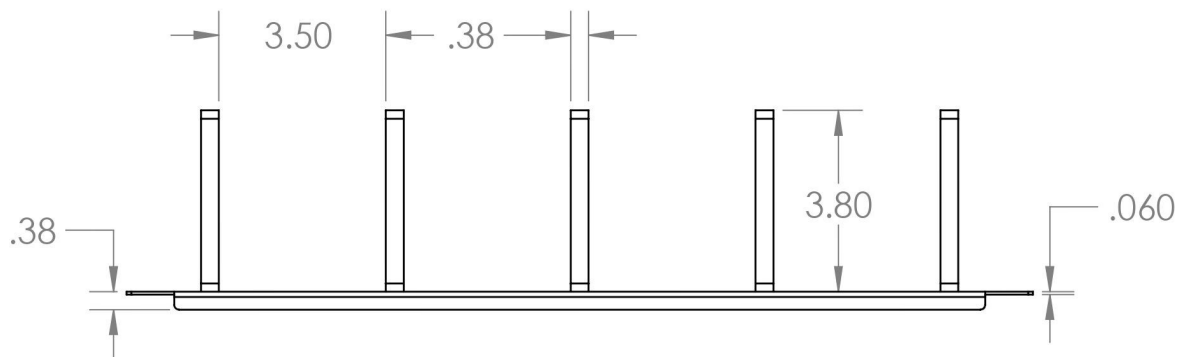

2

1

B

B

A

A

Material Carbon Steel	Title Cable Management Panel 1U	
Finish Satin Black	Size A	Part No. 34-208000
DO NOT SCALE DRAWING		

2