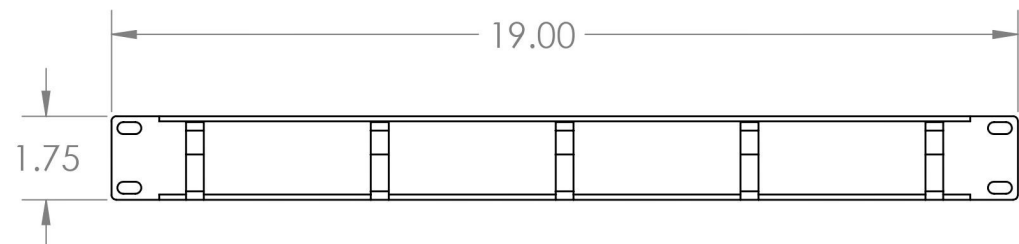

2

1

B

B

A

A

Material Carbon Steel	Title Cable Management Panel 1U	
Finish Satin Black	Size A	Part No. 34-208000
DO NOT SCALE DRAWING		

2