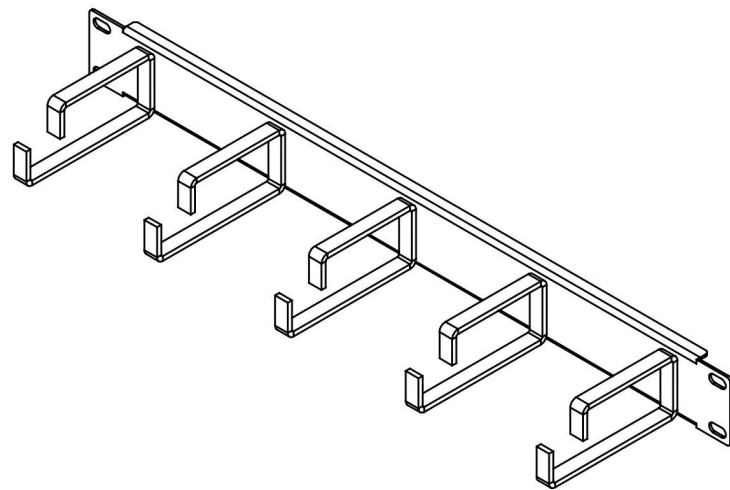

2

1

B

B

A

A

Material Carbon Steel	Title Cable Management Panel 1U	
Finish Satin Black	Size A	Part No. 34-208000
DO NOT SCALE DRAWING		

2